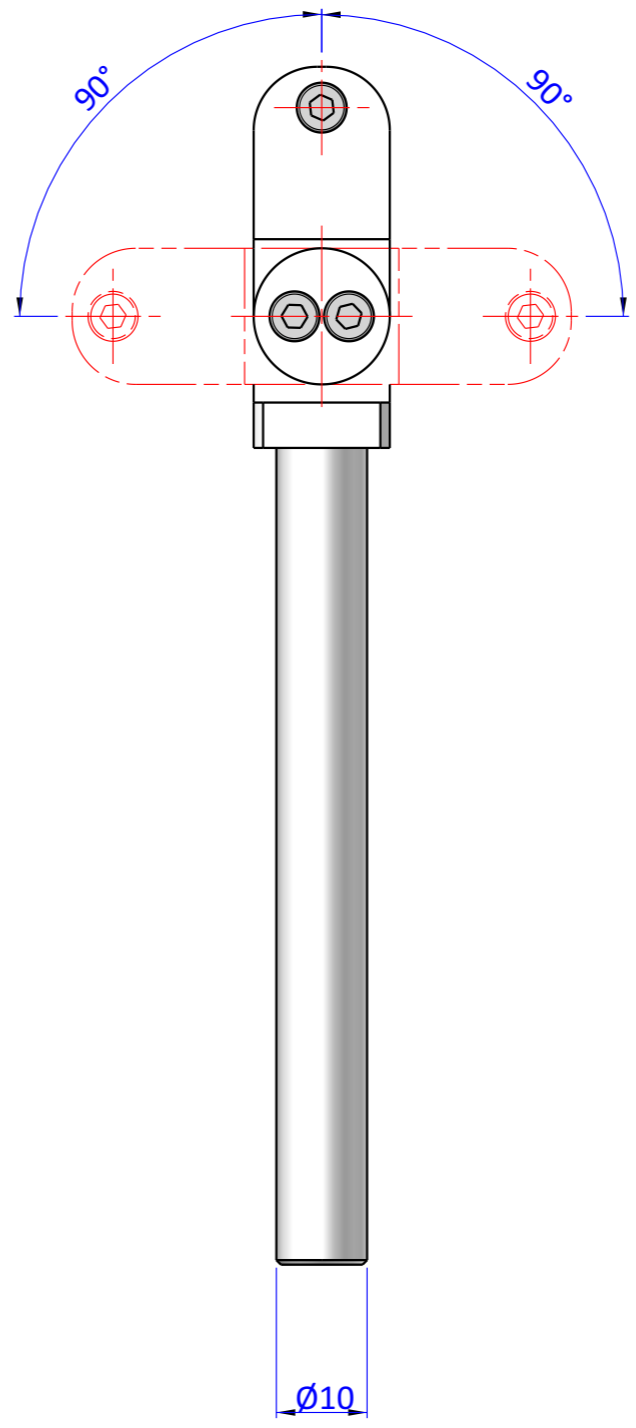

THE PROPERTY OF THE DRAWING IS ESTABLISHED BY LAW. IT IS FORBIDDEN TO PRODUCE OR SHOW IT TO THIRD PART. WITHOUT A WRITTEN AGREEMENT.

Item	Name	Q.ty
1	GVR.10.1.90	1
2	GVR.10.2	1
3	GVR.10.3	1
4	R.3.SCH	3
5	V.TCE3x16	3

Format A3
UNI 936-76

 FPS FPSERVICES AUTOMATION			DESIGNED FROM FPS Automation	REVIEW A
GENERAL TOLERANCE UNI - ISO 2768 CLASSE f	DESCRIPTION CA.GVR.1010.90	DATE 09/04/2020	WEIGHT 0,037kg	CODE CA.GVR.1010.90