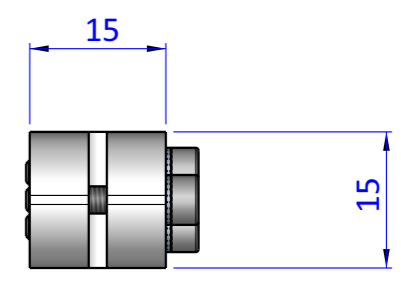

THE PROPERTY OF THE DRAWING IS ESTABLISHED BY LAW. IT IS FORBIDDEN TO PRODUCE OR SHOW IT TO THIRD PART. WITHOUT A WRITTEN AGREEMENT.

Item	Name	Q.ty
1	GVR.10.1.90	1
2	GVR.10.2	1
3	GVR.10.3	1
4	R.3.SCH	3
5	V.TCE3x16	3

Format A3
UNI 936-76

 FPS FPSERVICES AUTOMATION			DESIGNED FROM FPS Automation	REVIEW A
GENERAL TOLERANCE UNI - ISO 2768 CLASSE f	DESCRIPTION CA.GVR.1010.90	DATE 09/04/2020	WEIGHT 0,037kg	CODE CA.GVR.1010.90