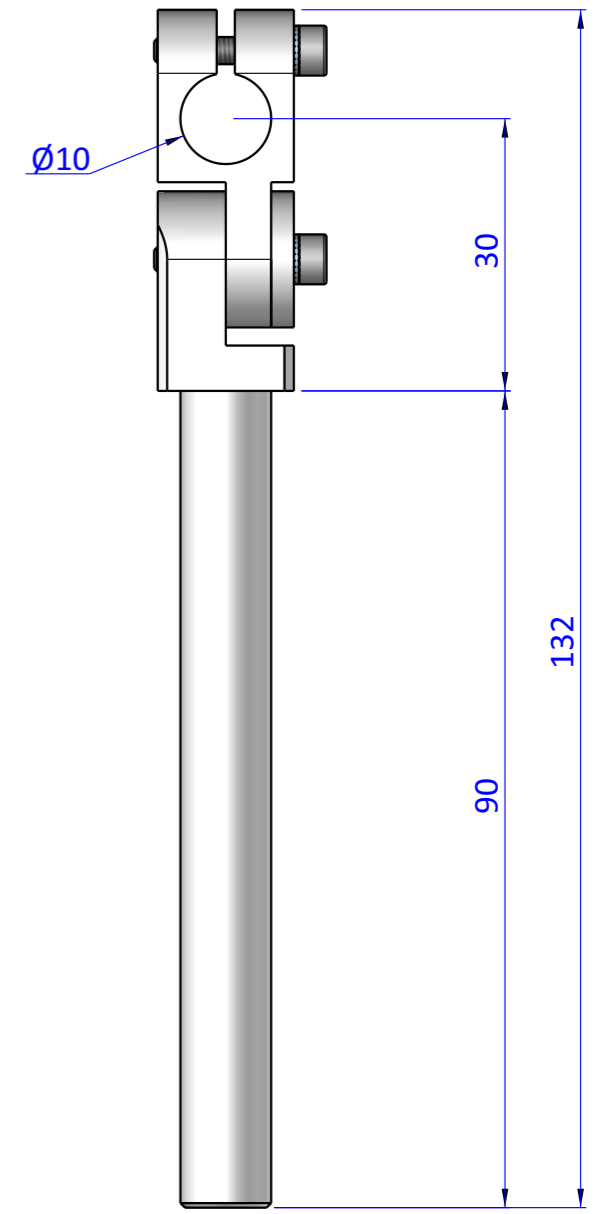

THE PROPERTY OF THE DRAWING IS ESTABLISHED BY LAW. IT IS FORBIDDEN TO PRODUCE OR SHOW IT TO THIRD PART. WITHOUT A WRITTEN AGREEMENT.

Item	Name	Q.ty
1	GVR.10.1.90	1
2	GVR.10.2	1
3	GVR.10.3	1
4	R.3.SCH	3
5	V.TCE3x16	3

Format A3
UNI 936-76

 FPS FPSERVICES AUTOMATION			DESIGNED FROM FPS Automation	REVIEW A
GENERAL TOLERANCE UNI - ISO 2768 CLASSE f	DESCRIPTION CA.GVR.1010.90	DATE 09/04/2020	WEIGHT 0,037kg	CODE CA.GVR.1010.90